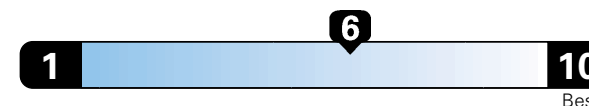

ALFA ROMEO GIULIA SPORT RWD

2019 MODEL YEAR

THIS VEHICLE IS MANUFACTURED TO MEET SPECIFIC UNITED STATES REQUIREMENTS. THIS VEHICLE IS NOT MANUFACTURED FOR SALE OR REGISTRATION OUTSIDE OF THE UNITED STATES.

MANUFACTURER'S SUGGESTED RETAIL PRICE OF THIS MODEL INCLUDING DEALER PREPARATION

Base Price: $38,195

ALFA GIULIA RWD
Exterior Color: Alfa Black Exterior Paint
Interior Color: Black / Tan Interior Colors
Interior: Leather Seats
Engine: 2.0L 280HP Turbocharged I4 Engine
Transmission: 8-Speed Automatic Transmission
STANDARD EQUIPMENT (UNLESS REPLACED BY OPTIONAL EQUIPMENT)
FUNCTIONAL/SAFETY FEATURES

Dual Advanced Front Airbags
Supplemental Side-Curtain Front and Rear Airbags
LATCH Ready Child Seat Anchor System
Rear Back-Up Camera
Rear Parking Assist Sensors
Passive Entry / Keyless Go™
Remote-Start System
Stop / Start System
Alfa DNA Drive Mode System
Sport Suspension
Carbon Fiber Drive Shaft
Cruise Control
Power Folding Heated Mirrors
Rain-Sensitive Windshield Wipers
Universal Garage-Door Opener
Remote Trunk Lid Release

INTERIOR FEATURES
6.5-Inch AM / FM Radio with Bluetooth®
Apple CarPlay®
Google Android Auto™
Bluetooth® Handsfree Phone and Audio
Cluster 7.0-Inch TFT Color Display
8-Speaker Audio System
USB Media Input Hub w/ Aux
12-Volt Center Console Power Outlet
Leather-Wrapped Steering Wheel
Steering Wheel Mounted Audio Controls
Power Adjust 6-Way Driver Seat
Power Adjust 6-Way Front Passenger Seat
Power 4-Way Driver Lumbar Adjust
Power 4-Way Passenger Lumbar Adjust
Driver Seat Memory
40 / 20 / 40 Rear Seat with Ski Pass-Through
Alfa Romeo Bright Door Sills
Ambient Lighting Package
Auto-Dimming Rear View Inside Mirror
A/C Auto Temperature Control w/ Dual Zone Control
Driver Side Instrument Panel Storage Bin