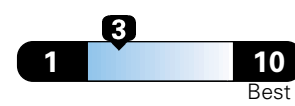

Smog Rating (tailpipe only)

This vehicle emits 330 grams CO2 per mile. The best emits 0 grams per mile (tailpipe only). Producing and distributing fuel also creates emissions; learn more at fuel economy.gov.

Actual results will vary for many reasons, including driving conditions and how you drive and maintain your vehicle. The average new vehicle gets 27 MPG and cost $7,000 to fuel over 5 years. Cost estimates are based on 15,000 miles per year at $3.00 per gallon. MPGe is miles per gasoline gallon equivalent. Vehicle emissions are a significant cause of climate change and smog.

fuel economy.gov

Calculate personalized estimates and compare vehicles