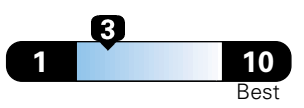

Smog Rating (tailpipe only)

This vehicle emits 330 grams CO2 per mile. The best emits 0 grams per mile (tailpipe only). Producing and distributing fuel also creates emissions; learn more at fuelconomy.gov.

Actual results will vary for many reasons, including driving conditions and how you drive and maintain your vehicle. The average new vehicle gets 27 MPG and cost $7,000 to fuel over 5 years. Cost estimates are based on 15,000 miles per year at $3.00 per gallon. MPGe is miles per gasoline gallon equivalent. Vehicle emissions are a significant cause of climate change and smog.

fuelconomy.gov

Calculate personalized estimates and compare vehicles