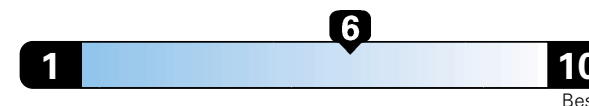

ALFA ROMEO GIULIA SPORT RWD

2019 MODEL YEAR

THIS VEHICLE IS MANUFACTURED TO MEET SPECIFIC UNITED STATES REQUIREMENTS. THIS VEHICLE IS NOT MANUFACTURED FOR SALE OR REGISTRATION OUTSIDE OF THE UNITED STATES.

MANUFACTURER'S SUGGESTED RETAIL PRICE OF THIS MODEL INCLUDING DEALER PREPARATION

Base Price: $38,195

ALFA GIULIA RWD
Exterior Color: Alfa Black Exterior Paint
Interior Color: Black / Red Interior Colors
Interior: Leather Seats
Engine: 2.0L 280HP Turbocharged I4 Engine
Transmission: 8-Speed Automatic Transmission
STANDARD EQUIPMENT (UNLESS REPLACED BY OPTIONAL EQUIPMENT)
FUNCTIONAL/SAFETY FEATURES

Dual Advanced Front Airbags
Supplemental Side-Curtain Front and Rear Airbags
LATCH Ready Child Seat Anchor System
Rear Back-Up Camera
Rear Parking Assist Sensors
Passive Entry / Keyless Go™
Remote-Start System
Stop / Start System
Alfa DNA Drive Mode System
Sport Suspension
Carbon Fiber Drive Shaft
Cruise Control
Power Folding Heated Mirrors
Rain-Sensitive Windshield Wipers
Universal Garage-Door Opener
Remote Trunk Lid Release

INTERIOR FEATURES
6.5-Inch AM / FM Radio with Bluetooth®
Apple CarPlay®
Google Android Auto™
Bluetooth® Handsfree Phone and Audio
Cluster 7.0-Inch TFT Color Display
8-Speaker Audio System
USB Media Input Hub w/ Aux
12-Volt Center Console Power Outlet
Leather-Wrapped Steering Wheel
Steering Wheel Mounted Audio Controls
Power Adjust 6-Way Driver Seat
Power Adjust 6-Way Front Passenger Seat
Power 4-Way Driver Lumbar Adjust
Power 4-Way Passenger Lumbar Adjust
Driver Seat Memory
40 / 20 / 40 Rear Seat with Ski Pass-Through
Alfa Romeo Bright Door Sills
Ambient Lighting Package
Auto-Dimming Rear View Inside Mirror
A/C Auto Temperature Control w/ Dual Zone Control
Driver Side Instrument Panel Storage Bin