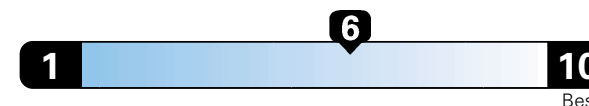

ALFA ROMEO GIULIA RWD

2019 MODEL YEAR

THIS VEHICLE IS MANUFACTURED TO MEET SPECIFIC UNITED STATES REQUIREMENTS. THIS VEHICLE IS NOT MANUFACTURED FOR SALE OR REGISTRATION OUTSIDE OF THE UNITED STATES.

MANUFACTURER'S SUGGESTED RETAIL PRICE OF THIS MODEL INCLUDING DEALER PREPARATION

Base Price: $38,195

ALFA GIULIA RWD
Exterior Color: Alfa Black Exterior Paint
Interior Color: Black / Red Interior Colors
Interior: Leather Seats
Engine: 2.0L 280HP Turbocharged I4 Engine
Transmission: 8-Speed Automatic Transmission
STANDARD EQUIPMENT (UNLESS REPLACED BY OPTIONAL EQUIPMENT)
FUNCTIONAL/SAFETY FEATURES

Dual Advanced Front Airbags
Supplemental Side-Curtain Front and Rear Airbags
LATCH Ready Child Seat Anchor System
Rear Back-Up Camera
Rear Parking Assist Sensors
Passive Entry / Keyless Go™
Remote-Start System
Stop / Start System
Alfa DNA Drive Mode System
Sport Suspension
Carbon Fiber Drive Shaft
Cruise Control
Power Folding Heated Mirrors
Rain-Sensitive Windshield Wipers
Universal Garage-Door Opener
Remote Trunk Lid Release

INTERIOR FEATURES
6.5-Inch AM / FM Radio with Bluetooth®
Apple CarPlay®
Google Android Auto™
Bluetooth® Handsfree Phone and Audio
Cluster 7.0-Inch TFT Color Display
8-Speaker Audio System
USB Media Input Hub w/ Aux
12-Volt Center Console Power Outlet
Leather-Wrapped Steering Wheel
Steering Wheel Mounted Audio Controls
Power Adjust 6-Way Driver Seat
Power Adjust 6-Way Front Passenger Seat
Power 4-Way Driver Lumbar Adjust
Power 4-Way Passenger Lumbar Adjust
Driver Seat Memory
40 / 20 / 40 Rear Seat with Ski Pass-Through
Alfa Romeo Bright Door Sills
Ambient Lighting Package
Auto-Dimming Rear View Inside Mirror
A/C Auto Temperature Control w/ Dual Zone Control
Driver Side Instrument Panel Storage Bin