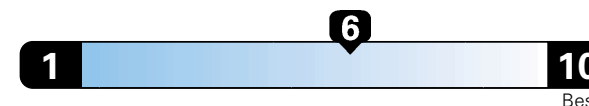

ALFA ROMEO GIULIA SPORT RWD

2019 MODEL YEAR

THIS VEHICLE IS MANUFACTURED TO MEET SPECIFIC UNITED STATES REQUIREMENTS. THIS VEHICLE IS NOT MANUFACTURED FOR SALE OR REGISTRATION OUTSIDE OF THE UNITED STATES.

MANUFACTURER'S SUGGESTED RETAIL PRICE OF THIS MODEL INCLUDING DEALER PREPARATION

Base Price: **$38,295**

ALFA GIULIA RWD

Exterior Color: Silverstone Gray Metallic Exterior Paint

Interior Color: Black / Red Interior Colors

Interior: Leather Seats

Engine: 2.0L 280HP Turbocharged I4 Engine

Transmission: 8-Speed Automatic Transmission

STANDARD EQUIPMENT (UNLESS REPLACED BY OPTIONAL EQUIPMENT)

FUNCTIONAL/SAFETY FEATURES

- Dual Advanced Front Airbags
- Supplemental Side-Curtain Front and Rear Airbags
- LATCH Ready Child Seat Anchor System
- Rear Back-Up Camera
- Rear Parking Assist Sensors
- Passive Entry / Keyless Go™
- Remote-Start System
- Stop / Start System
- Alfa DNA Drive Mode System
- Sport Suspension
- Carbon Fiber Drive Shaft
- Cruise Control
- Power Folding Heated Mirrors
- Rain-Sensitive Windshield Wipers
- Universal Garage-Door Opener
- Remote Trunk Lid Release

INTERIOR FEATURES