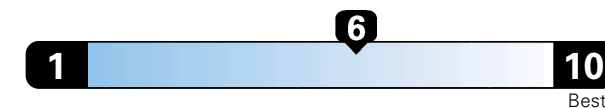

ALFA ROMEO GIULIA TI SPORT RWD

2019 MODEL YEAR

THIS VEHICLE IS MANUFACTURED TO MEET SPECIFIC UNITED STATES REQUIREMENTS. THIS VEHICLE IS NOT MANUFACTURED FOR SALE OR REGISTRATION OUTSIDE OF THE UNITED STATES.

MANUFACTURER'S SUGGESTED RETAIL PRICE OF THIS MODEL INCLUDING DEALER PREPARATION

Base Price: $40,195

ALFA GIULIA TI RWD

Exterior Color: Alfa White Exterior Paint

Interior Color: Black / Tan Interior Colors

Interior: Sport Leather Seats

Engine: 2.0L 280HP Turbocharged I4 Engine

Transmission: 8-Speed Automatic Transmission

STANDARD EQUIPMENT (UNLESS REPLACED BY OPTIONAL EQUIPMENT)

FUNCTIONAL/SAFETY FEATURES

- Dual Advanced Front Airbags
- Supplemental Side-Curtain Front and Rear Airbags
- LATCH Ready Child Seat Anchor System
- Rear Back-Up Camera
- Front / Rear Park-Assist Sensors
- Passive Entry / Keyless Go™
- Remote-Start System
- Stop / Start System
- Alfa DNA Drive Mode System
- Sport Suspension
- Carbon Fiber Drive Shaft
- Power Folding Heated Mirrors
- Rain-Sensitive Windshield Wipers
- Heated Washer Nozzles
- Universal Garage-Door Opener
- Remote Trunk Lid Release

INTERIOR FEATURES