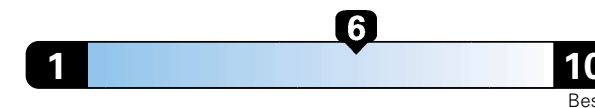

ALFA ROMEO GIULIA TI SPORT RWD

2019 MODEL YEAR

THIS VEHICLE IS MANUFACTURED TO MEET SPECIFIC UNITED STATES REQUIREMENTS. THIS VEHICLE IS NOT MANUFACTURED FOR SALE OR REGISTRATION OUTSIDE OF THE UNITED STATES.

MANUFACTURER'S SUGGESTED RETAIL PRICE OF THIS MODEL INCLUDING DEALER PREPARATION

Base Price: **$40,745**

ALFA GIULIA TI RWD

Exterior Color: Alfa White Exterior Paint

Interior Color: Black Interior Color

Interior: Sport Leather Seats

Engine: 2.0L 280HP Turbocharged I4 Engine

Transmission: 8-Speed Automatic Transmission

STANDARD EQUIPMENT (UNLESS REPLACED BY OPTIONAL EQUIPMENT)

FUNCTIONAL/SAFETY FEATURES

- Dual Advanced Front Airbags
- Supplemental Side-Curtain Front and Rear Airbags
- LATCH Ready Child Seat Anchor System
- Rear Back-Up Camera
- Front / Rear Park-Assist Sensors
- Passive Entry / Push-Button Start
- Remote-Start System
- Stop / Start System
- Alfa DNA Drive Mode System
- Sport Suspension
- Carbon Fiber Drive Shaft
- Power Folding Heated Mirrors
- Rain-Sensitive Windshield Wipers
- Heated Washer Nozzles
- Universal Garage-Door Opener
- Remote Trunk Lid Release

INTERIOR FEATURES