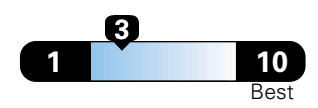

Smog Rating (tailpipe only)

This vehicle emits 330 grams CO2 per mile. The best emits 0 grams per mile (tailpipe only). Producing and distributing fuel also creates emissions; learn more at fuelconomy.gov.

Actual results will vary for many reasons, including driving conditions and how you drive and maintain your vehicle. The average new vehicle gets 27 MPG and cost $7,000 to fuel over 5 years. Cost estimates are based on 15,000 miles per year at $3.00 per gallon. MPGe is miles per gasoline gallon equivalent. Vehicle emissions are a significant cause of climate change and smog.

fuelconomy.gov

Calculate personalized estimates and compare vehicles