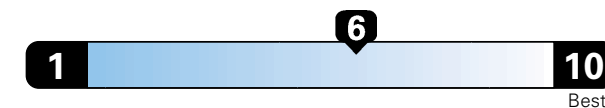

ALFA ROMEO GIULIA TI SPORT RWD

2019 MODEL YEAR

THIS VEHICLE IS MANUFACTURED TO MEET SPECIFIC UNITED STATES REQUIREMENTS. THIS VEHICLE IS NOT MANUFACTURED FOR SALE OR REGISTRATION OUTSIDE OF THE UNITED STATES.

MANUFACTURER'S SUGGESTED RETAIL PRICE OF THIS MODEL INCLUDING DEALER PREPARATION

Base Price: $40,195

ALFA GIULIA TI RWD

Exterior Color: Vesuvio Gray Metallic Exterior Paint

Interior Color: Black / Tan Interior Colors

Interior: Sport Leather Seats

Engine: 2.0L 280HP Turbocharged I4 Engine

Transmission: 8-Speed Automatic Transmission

STANDARD EQUIPMENT (UNLESS REPLACED BY OPTIONAL EQUIPMENT)

FUNCTIONAL/SAFETY FEATURES

- Dual Advanced Front Airbags
- Supplemental Side-Curtain Front and Rear Airbags
- LATCH Ready Child Seat Anchor System
- Rear Back-Up Camera
- Front / Rear Park-Assist Sensors
- Passive Entry / Keyless Go™
- Remote-Start System
- Stop / Start System
- Alfa DNA Drive Mode System
- Sport Suspension
- Carbon Fiber Drive Shaft
- Power Folding Heated Mirrors
- Rain-Sensitive Windshield Wipers
- Heated Washer Nozzles
- Universal Garage-Door Opener
- Remote Trunk Lid Release

INTERIOR FEATURES