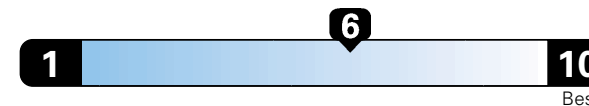

ALFA ROMEO GIULIA TI SPORT CARBON RWD

2019 MODEL YEAR

THIS VEHICLE IS MANUFACTURED TO MEET SPECIFIC UNITED STATES REQUIREMENTS. THIS VEHICLE IS NOT MANUFACTURED FOR SALE OR REGISTRATION OUTSIDE OF THE UNITED STATES.

MANUFACTURER'S SUGGESTED RETAIL PRICE OF THIS MODEL INCLUDING DEALER PREPARATION

Base Price: $40,195

ALFA GIULIA TI RWD

Exterior Color: Vesuvio Gray Metallic Exterior Paint

Interior Color: Black Interior Color

Interior: Sport Leather Seats

Engine: 2.0L 280HP Turbocharged I4 Engine

Transmission: 8-Speed Automatic Transmission

STANDARD EQUIPMENT (UNLESS REPLACED BY OPTIONAL EQUIPMENT)

FUNCTIONAL/SAFETY FEATURES

- Dual Advanced Front Airbags
- Supplemental Side-Curtain Front and Rear Airbags
- LATCH Ready Child Seat Anchor System
- Rear Back-Up Camera
- Front / Rear Park-Assist Sensors
- Passive Entry / Keyless Go™
- Remote-Start System
- Stop / Start System
- Alfa DNA Drive Mode System
- Sport Suspension
- Carbon Fiber Drive Shaft
- Power Folding Heated Mirrors
- Rain-Sensitive Windshield Wipers
- Heated Washer Nozzles
- Universal Garage-Door Opener
- Remote Trunk Lid Release

INTERIOR FEATURES