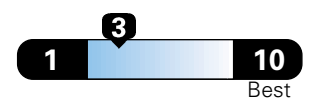

3.7 gallons per 100 miles

You spend  
**\$1,250**  
in fuel costs  
over 5 years  
compared to the  
average new vehicle.

Annual fuel cost

\$1,650

Fuel Economy & Greenhouse Gas Rating (tailpipe only)

Smog Rating (tailpipe only)