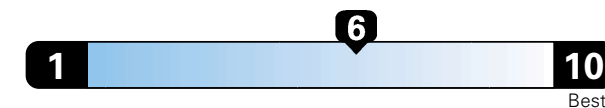

ALFA ROMEO GIULIA TI SPORT RWD

2019 MODEL YEAR

THIS VEHICLE IS MANUFACTURED TO MEET SPECIFIC UNITED STATES REQUIREMENTS. THIS VEHICLE IS NOT MANUFACTURED FOR SALE OR REGISTRATION OUTSIDE OF THE UNITED STATES.

MANUFACTURER'S SUGGESTED RETAIL PRICE OF THIS MODEL INCLUDING DEALER PREPARATION

Base Price: $40,195

ALFA GIULIA TI RWD
Exterior Color: Montecarlo Blue Metallic Exterior Paint
Interior Color: Black / Ice Interior Colors
Interior: Sport Leather Seats
Engine: 2.0L 280HP Turbocharged I4 Engine
Transmission: 8-Speed Automatic Transmission

STANDARD EQUIPMENT (UNLESS REPLACED BY OPTIONAL EQUIPMENT)

FUNCTIONAL/SAFETY FEATURES

Dual Advanced Front Airbags
Supplemental Side-Curtain Front and Rear Airbags
LATCH Ready Child Seat Anchor System
Rear Back-Up Camera
Front / Rear Park-Assist Sensors
Passive Entry / Keyless Go™
Remote-Start System
Stop / Start System
Alfa DNA Drive Mode System
Sport Suspension
Carbon Fiber Drive Shaft
Power Folding Heated Mirrors
Rain-Sensitive Windshield Wipers
Heated Washer Nozzles
Universal Garage-Door Opener
Remote Trunk Lid Release

INTERIOR FEATURES