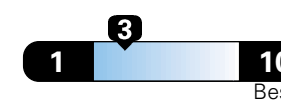

Smog Rating (tailpipe only)

This vehicle emits 330 grams CO2 per mile. The best emits 0 grams per mile (tailpipe only). Producing and distributing fuel also creates emissions; learn more at fuel economy.gov.

Actual results will vary for many reasons, including driving conditions and how you drive and maintain your vehicle. The average new vehicle gets 27 MPG and cost $7,000 to fuel over 5 years. Cost estimates are based on 15,000 miles per year at $3.00 per gallon. MPGe is miles per gasoline gallon equivalent. Vehicle emissions are a significant cause of climate change and smog.

fuel economy.gov

Calculate personalized estimates and compare vehicles