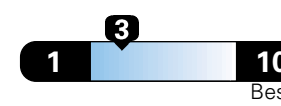

Smog Rating (tailpipe only)

This vehicle emits 330 grams CO2 per mile. The best emits 0 grams per mile (tailpipe only). Producing and distributing fuel also creates emissions; learn more at fuel economy.gov.

Actual results will vary for many reasons, including driving conditions and how you drive and maintain your vehicle. The average new vehicle gets 27 MPG and cost $7,000 to fuel over 5 years. Cost estimates are based on 15,000 miles per year at $3.00 per gallon. MPGe is miles per gasoline gallon equivalent. Vehicle emissions are a significant cause of climate change and smog.

fuel economy.gov

Calculate personalized estimates and compare vehicles

Smartphone
QR Code™