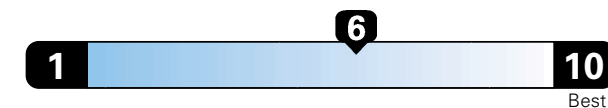

ALFA ROMEO GIULIA TI SPORT CARBON RWD

2019 MODEL YEAR

THIS VEHICLE IS MANUFACTURED TO MEET SPECIFIC UNITED STATES REQUIREMENTS. THIS VEHICLE IS NOT MANUFACTURED FOR SALE OR REGISTRATION OUTSIDE OF THE UNITED STATES.

MANUFACTURER'S SUGGESTED RETAIL PRICE OF THIS MODEL INCLUDING DEALER PREPARATION

Base Price: $40,745

ALFA GIULIA TI RWD

Exterior Color: Trofeo White Tri-Coat Exterior Paint

Interior Color: Black Interior Color

Interior: Sport Leather Seats

Engine: 2.0L 280HP Turbocharged I4 Engine

Transmission: 8-Speed Automatic Transmission

STANDARD EQUIPMENT (UNLESS REPLACED BY OPTIONAL EQUIPMENT)

FUNCTIONAL/SAFETY FEATURES

- Dual Advanced Front Airbags
- Supplemental Side-Curtain Front and Rear Airbags
- LATCH Ready Child Seat Anchor System
- Rear Back-Up Camera
- Front / Rear Park-Assist Sensors
- Passive Entry / Push-Button Start
- Remote-Start System
- Stop / Start System
- Alfa DNA Drive Mode System
- Sport Suspension
- Carbon Fiber Drive Shaft
- Power Folding Heated Mirrors
- Rain-Sensitive Windshield Wipers
- Heated Washer Nozzles
- Universal Garage-Door Opener
- Remote Trunk Lid Release

INTERIOR FEATURES