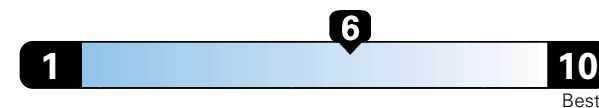

ALFA ROMEO GIULIA TI SPORT CARBON RWD

2019 MODEL YEAR

THIS VEHICLE IS MANUFACTURED TO MEET SPECIFIC UNITED STATES REQUIREMENTS. THIS VEHICLE IS NOT MANUFACTURED FOR SALE OR REGISTRATION OUTSIDE OF THE UNITED STATES.

MANUFACTURER'S SUGGESTED RETAIL PRICE OF THIS MODEL INCLUDING DEALER PREPARATION

Base Price: $40,195

ALFA GIULIA TI RWD

Exterior Color: Alfa Rosso (Red) Exterior Paint

Interior Color: Black Interior Color

Interior: Sport Leather Seats

Engine: 2.0L 280HP Turbocharged I4 Engine

Transmission: 8-Speed Automatic Transmission

STANDARD EQUIPMENT (UNLESS REPLACED BY OPTIONAL EQUIPMENT)

FUNCTIONAL/SAFETY FEATURES

- Dual Advanced Front Airbags
- Supplemental Side-Curtain Front and Rear Airbags
- LATCH Ready Child Seat Anchor System
- Rear Back-Up Camera
- Front / Rear Park-Assist Sensors
- Passive Entry / Keyless Go™
- Remote-Start System
- Stop / Start System
- Alfa DNA Drive Mode System
- Sport Suspension
- Carbon Fiber Drive Shaft
- Power Folding Heated Mirrors
- Rain-Sensitive Windshield Wipers
- Heated Washer Nozzles
- Universal Garage-Door Opener
- Remote Trunk Lid Release

INTERIOR FEATURES