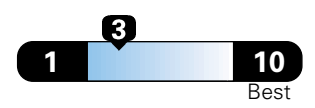

Smog Rating (tailpipe only)

This vehicle emits 330 grams CO2 per mile. The best emits 0 grams per mile (tailpipe only). Producing and distributing fuel also creates emissions; learn more at fuelconomy.gov.

Actual results will vary for many reasons, including driving conditions and how you drive and maintain your vehicle. The average new vehicle gets 27 MPG and cost $7,000 to fuel over 5 years. Cost estimates are based on 15,000 miles per year at $3.00 per gallon. MPGe is miles per gasoline gallon equivalent. Vehicle emissions are a significant cause of climate change and smog.

fuelconomy.gov

Calculate personalized estimates and compare vehicles

Smartphone
QR Code™