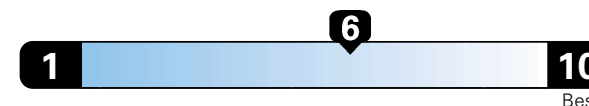

ALFA ROMEO GIULIA TI SPORT RWD

2019 MODEL YEAR

THIS VEHICLE IS MANUFACTURED TO MEET SPECIFIC UNITED STATES REQUIREMENTS. THIS VEHICLE IS NOT MANUFACTURED FOR SALE OR REGISTRATION OUTSIDE OF THE UNITED STATES.

MANUFACTURER'S SUGGESTED RETAIL PRICE OF THIS MODEL INCLUDING DEALER PREPARATION

Base Price: $40,195

ALFA GIULIA TI RWD

Exterior Color: Vulcano Black Metallic Exterior Paint

Interior Color: Black / Red Interior Colors

Interior: Sport Leather Seats

Engine: 2.0L 280HP Turbocharged I4 Engine

Transmission: 8-Speed Automatic Transmission

STANDARD EQUIPMENT (UNLESS REPLACED BY OPTIONAL EQUIPMENT)

FUNCTIONAL/SAFETY FEATURES

- Dual Advanced Front Airbags
- Supplemental Side-Curtain Front and Rear Airbags
- LATCH Ready Child Seat Anchor System
- Rear Back-Up Camera
- Front / Rear Park-Assist Sensors
- Passive Entry / Keyless Go™
- Remote-Start System
- Stop / Start System
- Alfa DNA Drive Mode System
- Sport Suspension
- Carbon Fiber Drive Shaft
- Power Folding Heated Mirrors
- Rain-Sensitive Windshield Wipers
- Heated Washer Nozzles
- Universal Garage-Door Opener
- Remote Trunk Lid Release

INTERIOR FEATURES