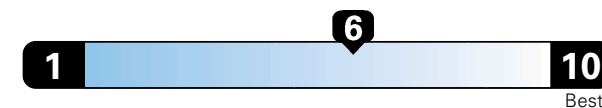

ALFA ROMEO GIULIA TI SPORT RWD

2019 MODEL YEAR

THIS VEHICLE IS MANUFACTURED TO MEET SPECIFIC UNITED STATES REQUIREMENTS. THIS VEHICLE IS NOT MANUFACTURED FOR SALE OR REGISTRATION OUTSIDE OF THE UNITED STATES.

MANUFACTURER'S SUGGESTED RETAIL PRICE OF THIS MODEL INCLUDING DEALER PREPARATION

Base Price: $40,195

ALFA GIULIA TI RWD

Exterior Color: Lipari Gray Metallic Exterior Paint

Interior Color: Black / Red Interior Colors

Interior: Sport Leather Seats

Engine: 2.0L 280HP Turbocharged I4 Engine

Transmission: 8-Speed Automatic Transmission

STANDARD EQUIPMENT (UNLESS REPLACED BY OPTIONAL EQUIPMENT)

FUNCTIONAL/SAFETY FEATURES

- Dual Advanced Front Airbags
- Supplemental Side-Curtain Front and Rear Airbags
- LATCH Ready Child Seat Anchor System
- Rear Back-Up Camera
- Front / Rear Park-Assist Sensors
- Passive Entry / Keyless Go™
- Remote-Start System
- Stop / Start System
- Alfa DNA Drive Mode System
- Sport Suspension
- Carbon Fiber Drive Shaft
- Power Folding Heated Mirrors
- Rain-Sensitive Windshield Wipers
- Heated Washer Nozzles
- Universal Garage-Door Opener
- Remote Trunk Lid Release

INTERIOR FEATURES