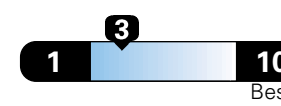

Smog Rating (tailpipe only)

This vehicle emits 330 grams CO2 per mile. The best emits 0 grams per mile (tailpipe only). Producing and distributing fuel also creates emissions; learn more at fuel economy.gov.

Actual results will vary for many reasons, including driving conditions and how you drive and maintain your vehicle. The average new vehicle gets 27 MPG and cost $7,000 to fuel over 5 years. Cost estimates are based on 15,000 miles per year at $3.00 per gallon. MPGe is miles per gasoline gallon equivalent. Vehicle emissions are a significant cause of climate change and smog.

fuel economy.gov

Calculate personalized estimates and compare vehicles