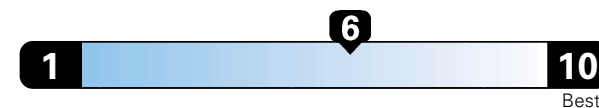

FCA US LLC

Fuel Economy and Environment

Gasoline Vehicle

Fuel Economy

These estimates reflect new EPA methods beginning with 2017 models.

27 MPG
combined city/hwy
24 city
33 highway

Midsized cars range from 14 to 136 MPGe.
The best vehicle rates 136 MPGe.

3.7 gallons per 100 miles

You spend
\$1,250
in fuel costs
over 5 years
compared to the
average new vehicle.

Annual fuel cost
\$1,650

Fuel Economy & Greenhouse Gas Rating (tailpipe only)

Smog Rating (tailpipe only)