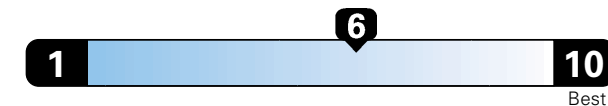

ALFA ROMEO GIULIA TI SPORT RWD

2019 MODEL YEAR

THIS VEHICLE IS MANUFACTURED TO MEET SPECIFIC UNITED STATES REQUIREMENTS. THIS VEHICLE IS NOT MANUFACTURED FOR SALE OR REGISTRATION OUTSIDE OF THE UNITED STATES.

MANUFACTURER'S SUGGESTED RETAIL PRICE OF THIS MODEL INCLUDING DEALER PREPARATION

Base Price: $40,195

ALFA GIULIA TI RWD

Exterior Color: Alfa Rosso (Red) Exterior Paint

Interior Color: Black / Tan Interior Colors

Interior: Sport Leather Seats

Engine: 2.0L 280HP Turbocharged I4 Engine

Transmission: 8-Speed Automatic Transmission

STANDARD EQUIPMENT (UNLESS REPLACED BY OPTIONAL EQUIPMENT)

FUNCTIONAL/SAFETY FEATURES

- Dual Advanced Front Airbags
- Supplemental Side-Curtain Front and Rear Airbags
- LATCH Ready Child Seat Anchor System
- Rear Back-Up Camera
- Front / Rear Park-Assist Sensors
- Passive Entry / Keyless Go™
- Remote-Start System
- Stop / Start System
- Alfa DNA Drive Mode System
- Sport Suspension
- Carbon Fiber Drive Shaft
- Power Folding Heated Mirrors
- Rain-Sensitive Windshield Wipers
- Heated Washer Nozzles
- Universal Garage-Door Opener
- Remote Trunk Lid Release

INTERIOR FEATURES