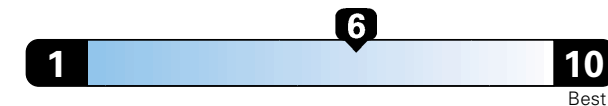

ALFA ROMEO GIULIA TI SPORT CARBON RWD

2019 MODEL YEAR

THIS VEHICLE IS MANUFACTURED TO MEET SPECIFIC UNITED STATES REQUIREMENTS. THIS VEHICLE IS NOT MANUFACTURED FOR SALE OR REGISTRATION OUTSIDE OF THE UNITED STATES.

MANUFACTURER'S SUGGESTED RETAIL PRICE OF THIS MODEL INCLUDING DEALER PREPARATION

Base Price: **$40,195**

ALFA GIULIA TI RWD

Exterior Color: Montecarlo Blue Metallic Exterior Paint

Interior Color: Black Interior Color

Interior: Sport Leather Seats

Engine: 2.0L 280HP Turbocharged I4 Engine

Transmission: 8-Speed Automatic Transmission

STANDARD EQUIPMENT (UNLESS REPLACED BY OPTIONAL EQUIPMENT)

FUNCTIONAL/SAFETY FEATURES

- Dual Advanced Front Airbags
- Supplemental Side-Curtain Front and Rear Airbags
- LATCH Ready Child Seat Anchor System
- Rear Back-Up Camera
- Front / Rear Park-Assist Sensors
- Passive Entry / Keyless Go™
- Remote-Start System
- Stop / Start System
- Alfa DNA Drive Mode System
- Sport Suspension
- Carbon Fiber Drive Shaft
- Power Folding Heated Mirrors
- Rain-Sensitive Windshield Wipers
- Heated Washer Nozzles
- Universal Garage-Door Opener
- Remote Trunk Lid Release

INTERIOR FEATURES