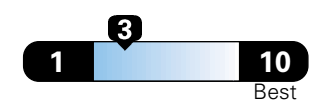

3.7 gallons per 100 miles

You spend
\$1,250
in fuel costs
over 5 years
compared to the
average new vehicle.

Annual fuel cost
\$1,650

Fuel Economy & Greenhouse Gas Rating (tailpipe only)

Smog Rating (tailpipe only)