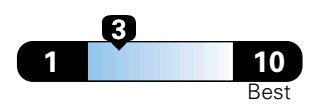

You spend
\$1,250
in fuel costs
over 5 years
compared to the
average new vehicle.

Annual fuel cost
\$1,650

Fuel Economy & Greenhouse Gas Rating (tailpipe only)

Smog Rating (tailpipe only)

This vehicle emits 330 grams CO2 per mile. The best emits 0 grams per mile (tailpipe only). Producing and distributing fuel also creates emissions; learn more at fuelconomy.gov.