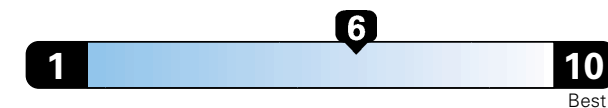

You spend
\$1,250
in fuel costs
over 5 years
compared to the
average new vehicle.

Annual fuel cost
\$1,650

Fuel Economy & Greenhouse Gas Rating (tailpipe only)

Smog Rating (tailpipe only)

This vehicle emits 330 grams CO2 per mile. The best emits 0 grams per mile (tailpipe only). Producing and distributing fuel also creates emissions; learn more at fuelconomy.gov.