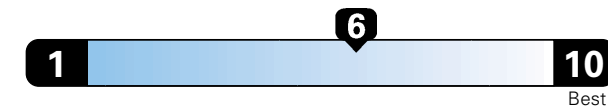

ALFA ROMEO GIULIA TI SPORT RWD

2019 MODEL YEAR

THIS VEHICLE IS MANUFACTURED TO MEET SPECIFIC UNITED STATES REQUIREMENTS. THIS VEHICLE IS NOT MANUFACTURED FOR SALE OR REGISTRATION OUTSIDE OF THE UNITED STATES.

MANUFACTURER'S SUGGESTED RETAIL PRICE OF THIS MODEL INCLUDING DEALER PREPARATION

Base Price: $40,195

ALFA GIULIA TI RWD
Exterior Color: Misano Blue Metallic Exterior Paint
Interior Color: Black Interior Color
Interior: Sport Leather Seats
Engine: 2.0L 280HP Turbocharged I4 Engine
Transmission: 8-Speed Automatic Transmission

STANDARD EQUIPMENT (UNLESS REPLACED BY OPTIONAL EQUIPMENT)

FUNCTIONAL/SAFETY FEATURES

Dual Advanced Front Airbags
Supplemental Side-Curtain Front and Rear Airbags
LATCH Ready Child Seat Anchor System
Rear Back-Up Camera
Front / Rear Park-Assist Sensors
Passive Entry / Keyless Go™
Remote-Start System
Stop / Start System
Alfa DNA Drive Mode System
Sport Suspension
Carbon Fiber Drive Shaft
Power Folding Heated Mirrors
Rain-Sensitive Windshield Wipers
Heated Washer Nozzles
Universal Garage-Door Opener
Remote Trunk Lid Release

INTERIOR FEATURES

8.8-Inch AM / FM Bluetooth® Radio
Apple CarPlay®
Google Android Auto™
SiriusXM® with 1-Year Radio Sub Call 800-643-2112
Cluster 7.0-Inch TFT Color Display
8-Speaker Audio System
USB Media Input Hub w/ Aux
12-Volt Center Console Power Outlet
Dark Gray Oak Wood Interior Trim
Leather-Wrapped Steering Wheel
Steering Wheel Mounted Audio Controls
Heated Steering Wheel
Heated Front Seats

OPTIONAL EQUIPMENT (May Replace Standard Equipment)

Misano Blue Metallic Exterior Paint $600
Ti Sport RWD Package 22U $2,700