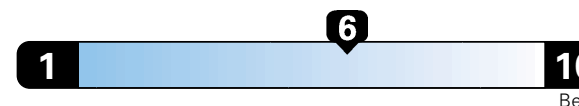

ALFA ROMEO GIULIA TI SPORT RWD

2019 MODEL YEAR

THIS VEHICLE IS MANUFACTURED TO MEET SPECIFIC UNITED STATES REQUIREMENTS. THIS VEHICLE IS NOT MANUFACTURED FOR SALE OR REGISTRATION OUTSIDE OF THE UNITED STATES.

MANUFACTURER'S SUGGESTED RETAIL PRICE OF THIS MODEL INCLUDING DEALER PREPARATION

Base Price: $40,195

ALFA GIULIA TI RWD

Exterior Color: Alfa White Exterior Paint

Interior Color: Black / Ice Interior Colors

Interior: Sport Leather Seats

Engine: 2.0L 280HP Turbocharged I4 Engine

Transmission: 8-Speed Automatic Transmission

STANDARD EQUIPMENT (UNLESS REPLACED BY OPTIONAL EQUIPMENT)

FUNCTIONAL/SAFETY FEATURES

- Dual Advanced Front Airbags
- Supplemental Side-Curtain Front and Rear Airbags
- LATCH Ready Child Seat Anchor System
- Rear Back-Up Camera
- Front / Rear Park-Assist Sensors
- Passive Entry / Keyless Go™
- Remote-Start System
- Stop / Start System
- Alfa DNA Drive Mode System
- Sport Suspension
- Carbon Fiber Drive Shaft
- Power Folding Heated Mirrors
- Rain-Sensitive Windshield Wipers
- Heated Washer Nozzles
- Universal Garage-Door Opener
- Remote Trunk Lid Release

INTERIOR FEATURES