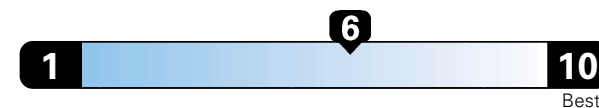

ALFA ROMEO GIULIA TI SPORT RWD

2019 MODEL YEAR

THIS VEHICLE IS MANUFACTURED TO MEET SPECIFIC UNITED STATES REQUIREMENTS. THIS VEHICLE IS NOT MANUFACTURED FOR SALE OR REGISTRATION OUTSIDE OF THE UNITED STATES.

MANUFACTURER'S SUGGESTED RETAIL PRICE OF THIS MODEL INCLUDING DEALER PREPARATION

Base Price: $40,195

ALFA GIULIA TI RWD

Exterior Color: Alfa White Exterior Paint

Interior Color: Black / Tan Interior Colors

Interior: Sport Leather Seats

Engine: 2.0L 280HP Turbocharged I4 Engine

Transmission: 8-Speed Automatic Transmission

STANDARD EQUIPMENT (UNLESS REPLACED BY OPTIONAL EQUIPMENT)

FUNCTIONAL/SAFETY FEATURES

- Dual Advanced Front Airbags
- Supplemental Side-Curtain Front and Rear Airbags
- LATCH Ready Child Seat Anchor System
- Rear Back-Up Camera
- Front / Rear Park-Assist Sensors
- Passive Entry / Keyless Go™
- Remote-Start System
- Stop / Start System
- Alfa DNA Drive Mode System
- Sport Suspension
- Carbon Fiber Drive Shaft
- Power Folding Heated Mirrors
- Rain-Sensitive Windshield Wipers
- Heated Washer Nozzles
- Universal Garage-Door Opener
- Remote Trunk Lid Release

INTERIOR FEATURES