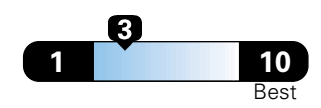

Smog Rating (tailpipe only)

This vehicle emits 330 grams CO2 per mile. The best emits 0 grams per mile (tailpipe only). Producing and distributing fuel also creates emissions; learn more at fuel economy.gov.

Actual results will vary for many reasons, including driving conditions and how you drive and maintain your vehicle. The average new vehicle gets 27 MPG and cost $7,000 to fuel over 5 years. Cost estimates are based on 15,000 miles per year at $3.00 per gallon. MPGe is miles per gasoline gallon equivalent. Vehicle emissions are a significant cause of climate change and smog.

fuel economy.gov

Calculate personalized estimates and compare vehicles

Smartphone
QR Code™