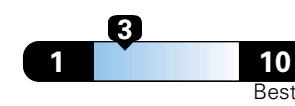

Smog Rating (tailpipe only)

This vehicle emits 330 grams CO2 per mile. The best emits 0 grams per mile (tailpipe only). Producing and distributing fuel also creates emissions; learn more at fuelconomy.gov.

Actual results will vary for many reasons, including driving conditions and how you drive and maintain your vehicle. The average new vehicle gets 27 MPG and cost $7,000 to fuel over 5 years. Cost estimates are based on 15,000 miles per year at $3.00 per gallon. MPGe is miles per gasoline gallon equivalent. Vehicle emissions are a significant cause of climate change and smog.

fuelconomy.gov

Calculate personalized estimates and compare vehicles

Smartphone
QR Code™