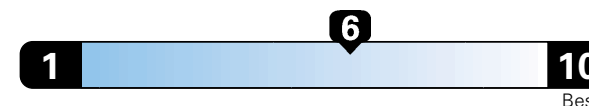

Fuel Economy & Greenhouse Gas Rating (tailpipe only)