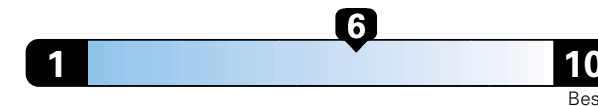

ALFA ROMEO GIULIA TI SPORT RWD

2019 MODEL YEAR

THIS VEHICLE IS MANUFACTURED TO MEET SPECIFIC UNITED STATES REQUIREMENTS. THIS VEHICLE IS NOT MANUFACTURED FOR SALE OR REGISTRATION OUTSIDE OF THE UNITED STATES.

MANUFACTURER'S SUGGESTED RETAIL PRICE OF THIS MODEL INCLUDING DEALER PREPARATION

Base Price: **$40,195**

ALFA GIULIA TI RWD
Exterior Color: Vulcano Black Metallic Exterior Paint
Interior Color: Black / Tan Interior Colors
Interior: Sport Leather Seats
Engine: 2.0L 280HP Turbocharged I4 Engine
Transmission: 8-Speed Automatic Transmission

STANDARD EQUIPMENT (UNLESS REPLACED BY OPTIONAL EQUIPMENT)
FUNCTIONAL/SAFETY FEATURES

- Dual Advanced Front Airbags
- Supplemental Side-Curtain Front and Rear Airbags
- LATCH Ready Child Seat Anchor System
- Rear Back-Up Camera
- Front / Rear Park-Assist Sensors
- Passive Entry / Keyless Go™
- Remote-Start System
- Stop / Start System
- Alfa DNA Drive Mode System
- Sport Suspension
- Carbon Fiber Drive Shaft
- Power Folding Heated Mirrors
- Rain-Sensitive Windshield Wipers
- Heated Washer Nozzles
- Universal Garage-Door Opener
- Remote Trunk Lid Release

INTERIOR FEATURES