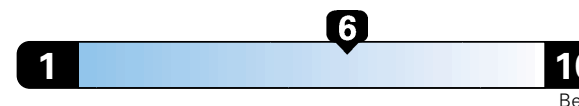

ALFA ROMEO GIULIA TI SPORT RWD

2019 MODEL YEAR

THIS VEHICLE IS MANUFACTURED TO MEET SPECIFIC UNITED STATES REQUIREMENTS. THIS VEHICLE IS NOT MANUFACTURED FOR SALE OR REGISTRATION OUTSIDE OF THE UNITED STATES.

MANUFACTURER'S SUGGESTED RETAIL PRICE OF THIS MODEL INCLUDING DEALER PREPARATION

Base Price: $40,195

ALFA GIULIA TI RWD

Exterior Color: Montecarlo Blue Metallic Exterior Paint

Interior Color: Black Interior Color

Interior: Sport Leather Seats

Engine: 2.0L 280HP Turbocharged I4 Engine

Transmission: 8-Speed Automatic Transmission

STANDARD EQUIPMENT (UNLESS REPLACED BY OPTIONAL EQUIPMENT)

FUNCTIONAL/SAFETY FEATURES

- Dual Advanced Front Airbags
- Supplemental Side-Curtain Front and Rear Airbags
- LATCH Ready Child Seat Anchor System
- Rear Back-Up Camera
- Front / Rear Park-Assist Sensors
- Passive Entry / Keyless Go™
- Remote-Start System
- Stop / Start System
- Alfa DNA Drive Mode System
- Sport Suspension
- Carbon Fiber Drive Shaft
- Power Folding Heated Mirrors
- Rain-Sensitive Windshield Wipers
- Heated Washer Nozzles
- Universal Garage-Door Opener
- Remote Trunk Lid Release

INTERIOR FEATURES