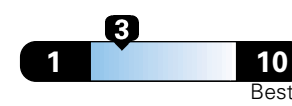

3.7 gallons per 100 miles

You spend
\$1,250
in fuel costs
over 5 years
compared to the
average new vehicle.

Annual fuel cost

\$1,650

Fuel Economy & Greenhouse Gas Rating (tailpipe only)

Smog Rating (tailpipe only)