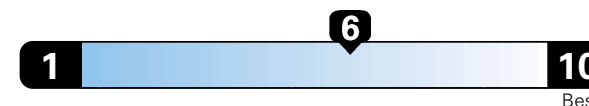

Annual fuel cost

$1,650

Fuel Economy & Greenhouse Gas Rating (tailpipe only)