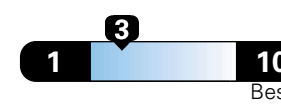

3.7 gallons per 100 miles

You spend
\$1,250
in fuel costs
over 5 years
compared to the
average new vehicle.

Annual fuel cost

\$1,650

Fuel Economy & Greenhouse Gas Rating (tailpipe only)

Smog Rating (tailpipe only)