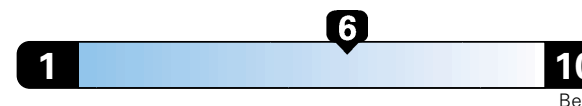

ALFA ROMEO GIULIA TI SPORT RWD

2019 MODEL YEAR

THIS VEHICLE IS MANUFACTURED TO MEET SPECIFIC UNITED STATES REQUIREMENTS. THIS VEHICLE IS NOT MANUFACTURED FOR SALE OR REGISTRATION OUTSIDE OF THE UNITED STATES.

MANUFACTURER'S SUGGESTED RETAIL PRICE OF THIS MODEL INCLUDING DEALER PREPARATION

Base Price: $40,495

ALFA GIULIA TI RWD

Exterior Color: Vulcano Black Metallic Exterior Paint

Interior Color: Black / Red Interior Colors

Interior: Sport Leather Seats

Engine: 2.0L 280HP Turbocharged I4 Engine

Transmission: 8-Speed Automatic Transmission

STANDARD EQUIPMENT (UNLESS REPLACED BY OPTIONAL EQUIPMENT)

FUNCTIONAL/SAFETY FEATURES

- Dual Advanced Front Airbags
- Supplemental Side-Curtain Front and Rear Airbags
- LATCH Ready Child Seat Anchor System
- Rear Back-Up Camera
- Front / Rear Park-Assist Sensors
- Passive Entry / Keyless Go™
- Remote-Start System
- Stop / Start System
- Alfa DNA Drive Mode System
- Sport Suspension
- Carbon Fiber Drive Shaft
- Power Folding Heated Mirrors
- Rain-Sensitive Windshield Wipers
- Heated Washer Nozzles
- Universal Garage-Door Opener
- Remote Trunk Lid Release

INTERIOR FEATURES