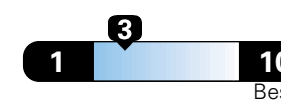

Annual fuel cost **\$1,650**

Fuel Economy & Greenhouse Gas Rating (tailpipe only)

Smog Rating (tailpipe only)

This vehicle emits 330 grams CO2 per mile. The best emits 0 grams per mile (tailpipe only). Producing and distributing fuel also creates emissions; learn more at fuelconomy.gov.