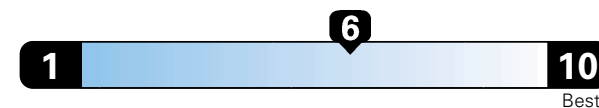

ALFA ROMEO GIULIA TI SPORT CARBON RWD

2019 MODEL YEAR

THIS VEHICLE IS MANUFACTURED TO MEET SPECIFIC UNITED STATES REQUIREMENTS. THIS VEHICLE IS NOT MANUFACTURED FOR SALE OR REGISTRATION OUTSIDE OF THE UNITED STATES.

MANUFACTURER'S SUGGESTED RETAIL PRICE OF THIS MODEL INCLUDING DEALER PREPARATION

Base Price: $40,195

ALFA GIULIA TI RWD

Exterior Color: Vesuvio Gray Metallic Exterior Paint

Interior Color: Black Interior Color

Interior: Sport Leather Seats

Engine: 2.0L 280HP Turbocharged I4 Engine

Transmission: 8-Speed Automatic Transmission

STANDARD EQUIPMENT (UNLESS REPLACED BY OPTIONAL EQUIPMENT)

FUNCTIONAL/SAFETY FEATURES

- Dual Advanced Front Airbags
- Supplemental Side-Curtain Front and Rear Airbags
- LATCH Ready Child Seat Anchor System
- Rear Back-Up Camera
- Front / Rear Park-Assist Sensors
- Passive Entry / Keyless Go™
- Remote-Start System
- Stop / Start System
- Alfa DNA Drive Mode System
- Sport Suspension
- Carbon Fiber Drive Shaft
- Power Folding Heated Mirrors
- Rain-Sensitive Windshield Wipers
- Heated Washer Nozzles
- Universal Garage-Door Opener
- Remote Trunk Lid Release

INTERIOR FEATURES