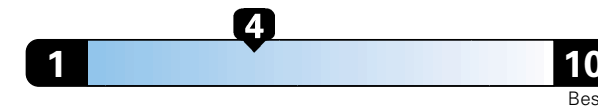

ALFA ROMEO GIULIA QUADRIFOGLIO RWD

2019 MODEL YEAR

THIS VEHICLE IS MANUFACTURED TO MEET SPECIFIC UNITED STATES REQUIREMENTS. THIS VEHICLE IS NOT MANUFACTURED FOR SALE OR REGISTRATION OUTSIDE OF THE UNITED STATES.

MANUFACTURER'S SUGGESTED RETAIL PRICE OF THIS MODEL INCLUDING DEALER PREPARATION

Base Price: $73,700

ALFA GIULIA QUADRIFOGLIO RWD
Exterior Color: Silverstone Gray Metallic Exterior Paint
Interior Color: Black Interior Color
Interior: Leather and Alcantara® Seats
Engine: 2.9L 505HP Twin-Turbocharged V6 Engine
Transmission: 8-Speed Automatic Transmission

STANDARD EQUIPMENT (UNLESS REPLACED BY OPTIONAL EQUIPMENT)
FUNCTIONAL/SAFETY FEATURES

- Dual Advanced Front Airbags
- Supplemental Side-Curtain Front and Rear Airbags
- LATCH Ready Child Seat Anchor System
- Torque Vectoring Differential
- Active Suspension
- Alfa DNA Pro Drive Mode System with Race Mode
- Engine Cover with "Quadrifoglio" Badge
- Full-Speed Forward Collision Warning Plus
- Rear Back-Up Camera
- Front / Rear Park-Assist Sensors
- Blind-Spot and Cross-Path Detection
- Auto-Dimming Exterior Mirrors
- Passive Entry / Keyless Go™
- Stop / Start System
- Tire Service Kit (No Compact Spare)

INTERIOR FEATURES