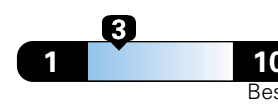

Smog Rating (tailpipe only)

This vehicle emits 348 grams CO2 per mile. The best emits 0 grams per mile (tailpipe only). Producing and distributing fuel also creates emissions; learn more at fuel economy.gov.

Actual results will vary for many reasons, including driving conditions and how you drive and maintain your vehicle. The average new vehicle gets 27 MPG and cost $7,000 to fuel over 5 years. Cost estimates are based on 15,000 miles per year at $3.00 per gallon. MPGe is miles per gasoline gallon equivalent. Vehicle emissions are a significant cause of climate change and smog.

fuel economy.gov

Calculate personalized estimates and compare vehicles