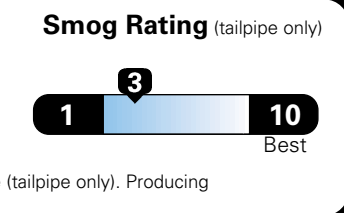

Actual results will vary for many reasons, including driving conditions and how you drive and maintain your vehicle. The average new vehicle gets 27 MPG and cost $7,000 to fuel over 5 years. Cost estimates are based on 15,000 miles per year at $3.00 per gallon. MPGe is miles per gasoline gallon equivalent. Vehicle emissions are a significant cause of climate change and smog.

fueleconomy.gov

Calculate personalized estimates and compare vehicles