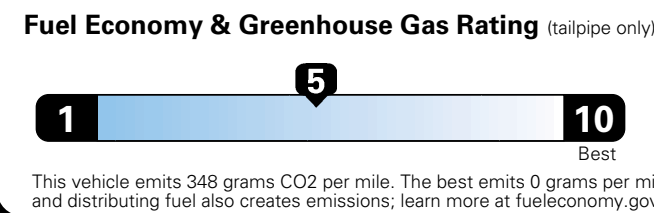

8.8-Inch Radio with SiriusXM® Package $950
SiriusXM® Sat Radio w/ 1-Yr Sub Call 800-643-2112
8.8-Inch AM / FM Bluetooth® Radio
For More Info, Call 800-643-2112

Nero Edizione (Black Edition) $850
Dark Miron Exterior Mirror Caps
Dark Miron V Scudetto Grille
Dark Miron Badging
Dark Exhaust Tips
Monochromatic Center Wheel Caps

Dual-Pane Sunroof $1,350
Gloss Black Shark Fin Antenna
19-Inch x 8-Inch Dark 5-Hole Aluminum Wheels
225/40R19 All-Season Performance Tires
Gloss Yellow Brake Calipers with Black Script

Destination Charge $1,295

TOTAL PRICE: * $47,290

WARRANTY COVERAGE
Basic Warranty: 4 Year / 50,000 Miles.
Powertrain Warranty: 4 Year / 50,000 Miles.
Roadside assistance; certain restrictions apply.

For more information visit: www.AlfaRomeoUSA.com
or call 1-844-ALFA-USA (1-844-253-2872)

FCA US LLC

Fuel Economy and Environment

Gasoline Vehicle

Fuel Economy These estimates reflect new EPA methods beginning with 2017 models.

26 MPG combined city/hwy
23 city 31 highway
3.8 gallons per 100 miles

Midsized cars range from 14 to 136 MPGe. The best vehicle rates 136 MPGe.

You spend $1,750 in fuel costs over 5 years compared to the average new vehicle.

Annual fuel cost $1,750

Actual results will vary for many reasons, including driving conditions and how you drive and maintain your vehicle. The average new vehicle gets 27 MPG and cost $7,000 to fuel over 5 years. Cost estimates are based on 15,000 miles per year at $3.00 per gallon. MPGe is miles per gasoline gallon equivalent. Vehicle emissions are a significant cause of climate change and smog.

fueleconomy.gov

Calculate personalized estimates and compare vehicles

GOVERNMENT 5-STAR SAFETY RATINGS

This vehicle has not been rated by the government for frontal crash, side crash or rollover risk.

Source: National Highway Traffic Safety Administration (NHTSA) www.safercar.gov or 1-888-327-4236

Bumper Performance
This vehicle is equipped with bumper systems that can withstand a frontal barrier impact speed of 2.5 miles per hour and a rear barrier impact speed of 2.5 miles per hour with no more damage than allowed by the Federal bumper standard. The Federal bumper standard allows damage to the bumpers and attaching hardware and specifies barrier tests to be conducted at 2.5 miles per hour.

PARTS CONTENT INFORMATION

FOR VEHICLES IN THIS CARLINE:
U.S./CANADIAN PARTS CONTENT: 0%
MAJOR SOURCES OF FOREIGN PARTS CONTENT:
ITALY : 69%
NOTE: PARTS CONTENT DOES NOT INCLUDE FINAL ASSEMBLY, DISTRIBUTION, OR OTHER NON-PARTS COSTS.
FOR THIS VEHICLE:
FINAL ASSEMBLY POINT: CASSINO, ITALY
COUNTRY OF ORIGIN: ITALY
ENGINE: ITALY
TRANSMISSION: GERMANY

Assembly Point/Port of Entry: BALTIMORE, MARYLAND, U.S.A. S.L. SHIP TO: SOLD TO:
VIN: ZAR-FANAN0K7-602072 L4-VON: 4491 1023