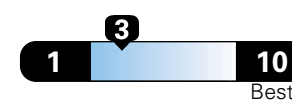

Smog Rating (tailpipe only)

This vehicle emits 348 grams CO2 per mile. The best emits 0 grams per mile (tailpipe only). Producing and distributing fuel also creates emissions; learn more at fuel economy.gov.

Actual results will vary for many reasons, including driving conditions and how you drive and maintain your vehicle. The average new vehicle gets 27 MPG and cost $7,000 to fuel over 5 years. Cost estimates are based on 15,000 miles per year at $3.00 per gallon. MPGe is miles per gasoline gallon equivalent. Vehicle emissions are a significant cause of climate change and smog.

fuel economy.gov

Calculate personalized estimates and compare vehicles