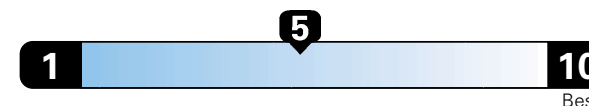

ALFA ROMEO GIULIA AWD

2019 MODEL YEAR

THIS VEHICLE IS MANUFACTURED TO MEET SPECIFIC UNITED STATES REQUIREMENTS. THIS VEHICLE IS NOT MANUFACTURED FOR SALE OR REGISTRATION OUTSIDE OF THE UNITED STATES.

MANUFACTURER'S SUGGESTED RETAIL PRICE OF THIS MODEL INCLUDING DEALER PREPARATION

Base Price: $40,195

ALFA GIULIA AWD

Exterior Color: Alfa Black Exterior Paint

Interior Color: Black Interior Color

Interior: Leather Seats

Engine: 2.0L 280HP Turbocharged I4 Engine

Transmission: 8-Speed Automatic Transmission

STANDARD EQUIPMENT (UNLESS REPLACED BY OPTIONAL EQUIPMENT)

FUNCTIONAL/SAFETY FEATURES

- Dual Advanced Front Airbags
- Supplemental Side-Curtain Front and Rear Airbags
- LATCH Ready Child Seat Anchor System
- Rear Back-Up Camera
- Rear Parking Assist Sensors
- Passive Entry / Keyless Go™
- Remote-Start System
- Stop / Start System
- Alfa DNA Drive Mode System
- Sport Suspension
- Carbon Fiber Drive Shaft
- Cruise Control
- Power Folding Heated Mirrors
- Rain-Sensitive Windshield Wipers
- Universal Garage-Door Opener
- Remote Trunk Lid Release

INTERIOR FEATURES

- 6.5-Inch AM / FM Radio with Bluetooth®
- Apple CarPlay®
- Google Android Auto™
- Bluetooth® Handsfree Phone and Audio
- Cluster 7.0-Inch TFT Color Display
- 8-Speaker Audio System
- USB Media Input Hub w/ Aux
- 12-Volt Center Console Power Outlet
- Leather-Wrapped Steering Wheel
- Steering Wheel Mounted Audio Controls
- Power Adjust 6-Way Driver Seat
- Power Adjust 6-Way Front Passenger Seat
- Power 4-Way Driver Lumbar Adjust
- Power 4-Way Passenger Lumbar Adjust
- Driver Seat Memory
- 40 / 20 / 40 Rear Seat with Ski Pass-Through
- Alfa Romeo Bright Door Sills
- Ambient Lighting Package
- Auto-Dimming Rear View Inside Mirror
- A/C Auto Temperature Control w/ Dual Zone Control
- Driver Side Instrument Panel Storage Bin

EXTERIOR FEATURES