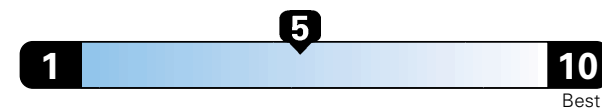

ALFA ROMEO GIULIA SPORT AWD

2019 MODEL YEAR

THIS VEHICLE IS MANUFACTURED TO MEET SPECIFIC UNITED STATES REQUIREMENTS. THIS VEHICLE IS NOT MANUFACTURED FOR SALE OR REGISTRATION OUTSIDE OF THE UNITED STATES.

MANUFACTURER'S SUGGESTED RETAIL PRICE OF THIS MODEL INCLUDING DEALER PREPARATION

Base Price: $40,195

ALFA GIULIA AWD

Exterior Color: Alfa Black Exterior Paint

Interior Color: Black / Ice Interior Colors

Interior: Leather Seats

Engine: 2.0L 280HP Turbocharged I4 Engine

Transmission: 8-Speed Automatic Transmission

STANDARD EQUIPMENT (UNLESS REPLACED BY OPTIONAL EQUIPMENT)

FUNCTIONAL/SAFETY FEATURES

- Dual Advanced Front Airbags
- Supplemental Side-Curtain Front and Rear Airbags
- LATCH Ready Child Seat Anchor System
- Rear Back-Up Camera
- Rear Parking Assist Sensors
- Passive Entry / Keyless Go™
- Remote-Start System
- Stop / Start System
- Alfa DNA Drive Mode System
- Sport Suspension
- Carbon Fiber Drive Shaft
- Cruise Control
- Power Folding Heated Mirrors
- Rain-Sensitive Windshield Wipers
- Universal Garage-Door Opener
- Remote Trunk Lid Release

INTERIOR FEATURES

- 6.5-Inch AM / FM Radio with Bluetooth®
- Apple CarPlay®
- Google Android Auto™
- Bluetooth® Handsfree Phone and Audio
- Cluster 7.0-Inch TFT Color Display
- 8-Speaker Audio System
- USB Media Input Hub w/ Aux
- 12-Volt Center Console Power Outlet
- Leather-Wrapped Steering Wheel
- Steering Wheel Mounted Audio Controls
- Power Adjust 6-Way Driver Seat
- Power Adjust 6-Way Front Passenger Seat
- Power 4-Way Driver Lumbar Adjust
- Power 4-Way Passenger Lumbar Adjust
- Driver Seat Memory
- 40 / 20 / 40 Rear Seat with Ski Pass-Through
- Alfa Romeo Bright Door Sills
- Ambient Lighting Package
- Auto-Dimming Rear View Inside Mirror
- A/C Auto Temperature Control w/ Dual Zone Control
- Driver Side Instrument Panel Storage Bin