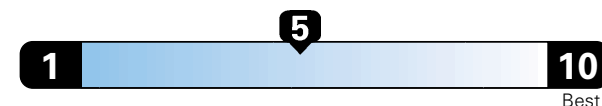

ALFA ROMEO GIULIA AWD

2019 MODEL YEAR

THIS VEHICLE IS MANUFACTURED TO MEET SPECIFIC UNITED STATES REQUIREMENTS. THIS VEHICLE IS NOT MANUFACTURED FOR SALE OR REGISTRATION OUTSIDE OF THE UNITED STATES.

MANUFACTURER'S SUGGESTED RETAIL PRICE OF THIS MODEL INCLUDING DEALER PREPARATION

Base Price: $40,195

ALFA GIULIA AWD
Exterior Color: Alfa Black Exterior Paint
Interior Color: Black / Ice Interior Colors
Interior: Leather Seats
Engine: 2.0L 280HP Turbocharged I4 Engine
Transmission: 8-Speed Automatic Transmission

STANDARD EQUIPMENT (UNLESS REPLACED BY OPTIONAL EQUIPMENT)
FUNCTIONAL/SAFETY FEATURES

- Dual Advanced Front Airbags
- Supplemental Side-Curtain Front and Rear Airbags
- LATCH Ready Child Seat Anchor System
- Rear Back-Up Camera
- Rear Parking Assist Sensors
- Passive Entry / Keyless Go™
- Remote-Start System
- Stop / Start System
- Alfa DNA Drive Mode System
- Sport Suspension
- Carbon Fiber Drive Shaft
- Cruise Control
- Power Folding Heated Mirrors
- Rain-Sensitive Windshield Wipers
- Universal Garage-Door Opener
- Remote Trunk Lid Release

INTERIOR FEATURES

- 6.5-Inch AM / FM Radio with Bluetooth®
- Apple CarPlay®
- Google Android Auto™
- Bluetooth® Handsfree Phone and Audio
- Cluster 7.0-Inch TFT Color Display
- 8-Speaker Audio System
- USB Media Input Hub w/ Aux
- 12-Volt Center Console Power Outlet
- Leather-Wrapped Steering Wheel
- Steering Wheel Mounted Audio Controls
- Power Adjust 6-Way Driver Seat
- Power Adjust 6-Way Front Passenger Seat
- Power 4-Way Driver Lumbar Adjust
- Power 4-Way Passenger Lumbar Adjust
- Driver Seat Memory
- 40 / 20 / 40 Rear Seat with Ski Pass-Through
- Alfa Romeo Bright Door Sills
- Ambient Lighting Package
- Auto-Dimming Rear View Inside Mirror
- A/C Auto Temperature Control w/ Dual Zone Control
- Driver Side Instrument Panel Storage Bin