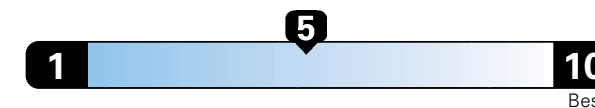

FCA US LLC

Fuel Economy and Environment

Gasoline Vehicle

Fuel Economy These estimates reflect new EPA methods beginning with 2017 models.

26 MPG
combined city/hwy
23 city
31 highway

Midsized cars range from 14 to 136 MPGe.
The best vehicle rates 136 MPGe.

3.8 gallons per 100 miles

You spend
\$1,750
in fuel costs
over 5 years
compared to the
average new vehicle.

Annual fuel cost
\$1,750

Fuel Economy & Greenhouse Gas Rating (tailpipe only)

Smog Rating (tailpipe only)