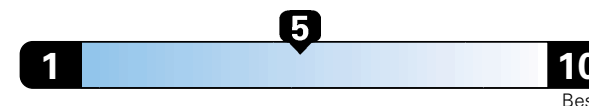

ALFA ROMEO GIULIA AWD

2019 MODEL YEAR

THIS VEHICLE IS MANUFACTURED TO MEET SPECIFIC UNITED STATES REQUIREMENTS. THIS VEHICLE IS NOT MANUFACTURED FOR SALE OR REGISTRATION OUTSIDE OF THE UNITED STATES.

MANUFACTURER'S SUGGESTED RETAIL PRICE OF THIS MODEL INCLUDING DEALER PREPARATION

Base Price: $40,195

ALFA GIULIA AWD
Exterior Color: Imola Titanium Metallic Exterior Paint
Interior Color: Black / Ice Interior Colors
Interior: Leather Seats
Engine: 2.0L 280HP Turbocharged I4 Engine
Transmission: 8-Speed Automatic Transmission
STANDARD EQUIPMENT (UNLESS REPLACED BY OPTIONAL EQUIPMENT)
FUNCTIONAL/SAFETY FEATURES

Dual Advanced Front Airbags
Supplemental Side-Curtain Front and Rear Airbags
LATCH Ready Child Seat Anchor System
Rear Back-Up Camera
Rear Parking Assist Sensors
Passive Entry / Keyless Go™
Remote-Start System
Stop / Start System
Alfa DNA Drive Mode System
Sport Suspension
Carbon Fiber Drive Shaft
Cruise Control
Power Folding Heated Mirrors
Rain-Sensitive Windshield Wipers
Universal Garage-Door Opener
Remote Trunk Lid Release

INTERIOR FEATURES
6.5-Inch AM / FM Radio with Bluetooth®
Apple CarPlay®
Google Android Auto™
Bluetooth® Handsfree Phone and Audio
Cluster 7.0-Inch TFT Color Display
8-Speaker Audio System
USB Media Input Hub w/ Aux
12-Volt Center Console Power Outlet
Leather-Wrapped Steering Wheel
Steering Wheel Mounted Audio Controls
Power Adjust 6-Way Driver Seat
Power Adjust 6-Way Front Passenger Seat
Power 4-Way Driver Lumbar Adjust
Power 4-Way Passenger Lumbar Adjust
Driver Seat Memory
40 / 20 / 40 Rear Seat with Ski Pass-Through
Alfa Romeo Bright Door Sills
Ambient Lighting Package
Auto-Dimming Rear View Inside Mirror
A/C Auto Temperature Control w/ Dual Zone Control
Driver Side Instrument Panel Storage Bin