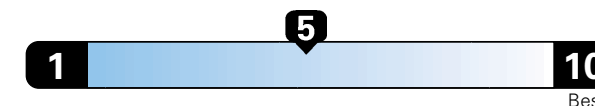

Fuel Economy & Greenhouse Gas Rating (tailpipe only)