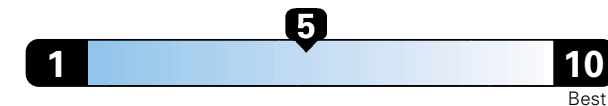

ALFA ROMEO GIULIA SPORT AWD

2019 MODEL YEAR

THIS VEHICLE IS MANUFACTURED TO MEET SPECIFIC UNITED STATES REQUIREMENTS. THIS VEHICLE IS NOT MANUFACTURED FOR SALE OR REGISTRATION OUTSIDE OF THE UNITED STATES.

MANUFACTURER'S SUGGESTED RETAIL PRICE OF THIS MODEL INCLUDING DEALER PREPARATION

Base Price: $40,195

ALFA GIULIA AWD

Exterior Color: Alfa Black Exterior Paint

Interior Color: Black Interior Color

Interior: Leather Seats

Engine: 2.0L 280HP Turbocharged I4 Engine

Transmission: 8-Speed Automatic Transmission

STANDARD EQUIPMENT (UNLESS REPLACED BY OPTIONAL EQUIPMENT)

FUNCTIONAL/SAFETY FEATURES

- Dual Advanced Front Airbags
- Supplemental Side-Curtain Front and Rear Airbags
- LATCH Ready Child Seat Anchor System
- Rear Back-Up Camera
- Rear Parking Assist Sensors
- Passive Entry / Keyless Go™
- Remote-Start System
- Stop / Start System
- Alfa DNA Drive Mode System
- Sport Suspension
- Carbon Fiber Drive Shaft
- Cruise Control
- Power Folding Heated Mirrors
- Rain-Sensitive Windshield Wipers
- Universal Garage-Door Opener
- Remote Trunk Lid Release

INTERIOR FEATURES

- 6.5-Inch AM / FM Radio with Bluetooth®
- Apple CarPlay®
- Google Android Auto™
- Bluetooth® Handsfree Phone and Audio
- Cluster 7.0-Inch TFT Color Display
- 8-Speaker Audio System
- USB Media Input Hub w/ Aux
- 12-Volt Center Console Power Outlet
- Leather-Wrapped Steering Wheel
- Steering Wheel Mounted Audio Controls
- Power Adjust 6-Way Driver Seat
- Power Adjust 6-Way Front Passenger Seat
- Power 4-Way Driver Lumbar Adjust
- Power 4-Way Passenger Lumbar Adjust
- Driver Seat Memory
- 40 / 20 / 40 Rear Seat with Ski Pass-Through
- Alfa Romeo Bright Door Sills
- Ambient Lighting Package
- Auto-Dimming Rear View Inside Mirror
- A/C Auto Temperature Control w/ Dual Zone Control
- Driver Side Instrument Panel Storage Bin