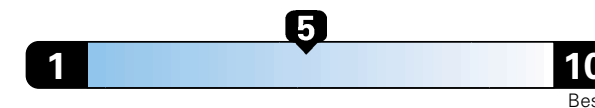

For more information visit: www.AlfaRomeoUSA.com
or call 1-844-ALFA-USA (1-844-253-2872)

FCA US LLC

Fuel Economy and Environment

Gasoline Vehicle

Fuel Economy These estimates reflect new EPA methods beginning with 2017 models.
Midsize cars range from 12 to 136 MPGe.
The best vehicle rates 136 MPGe.
26 MPG
23 city 31 highway
3.8 gallons per 100 miles

You spend \$1,750 in fuel costs over 5 years compared to the average new vehicle.

Annual fuel cost \$1,750

Fuel Economy & Greenhouse Gas Rating (tailpipe only)

Smog Rating (tailpipe only)

This vehicle emits 348 grams CO2 per mile. The best emits 0 grams per mile (tailpipe only). Producing and distributing fuel also creates emissions; learn more at fuelconomy.gov.