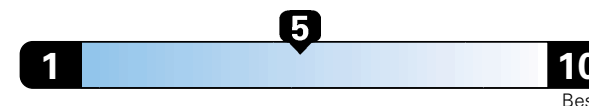

ALFA ROMEO GIULIA SPORT AWD

2019 MODEL YEAR

THIS VEHICLE IS MANUFACTURED TO MEET SPECIFIC UNITED STATES REQUIREMENTS. THIS VEHICLE IS NOT MANUFACTURED FOR SALE OR REGISTRATION OUTSIDE OF THE UNITED STATES.

MANUFACTURER'S SUGGESTED RETAIL PRICE OF THIS MODEL INCLUDING DEALER PREPARATION

Base Price: $40,195

ALFA GIULIA AWD
Exterior Color: Silverstone Gray Metallic Exterior Paint
Interior Color: Black / Red Interior Colors
Interior: Leather Seats
Engine: 2.0L 280HP Turbocharged I4 Engine
Transmission: 8-Speed Automatic Transmission

STANDARD EQUIPMENT (UNLESS REPLACED BY OPTIONAL EQUIPMENT)

FUNCTIONAL/SAFETY FEATURES

Dual Advanced Front Airbags
Supplemental Side-Curtain Front and Rear Airbags
LATCH Ready Child Seat Anchor System
Rear Back-Up Camera
Rear Parking Assist Sensors
Passive Entry / Keyless Go™
Remote-Start System
Stop / Start System
Alfa DNA Drive Mode System
Sport Suspension
Carbon Fiber Drive Shaft
Cruise Control
Power Folding Heated Mirrors
Rain-Sensitive Windshield Wipers
Universal Garage-Door Opener
Remote Trunk Lid Release

INTERIOR FEATURES