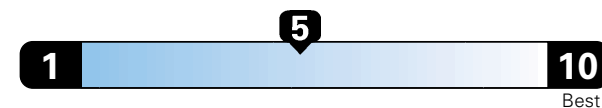

ALFA ROMEO GIULIA AWD

2019 MODEL YEAR

THIS VEHICLE IS MANUFACTURED TO MEET SPECIFIC UNITED STATES REQUIREMENTS. THIS VEHICLE IS NOT MANUFACTURED FOR SALE OR REGISTRATION OUTSIDE OF THE UNITED STATES.

MANUFACTURER'S SUGGESTED RETAIL PRICE OF THIS MODEL INCLUDING DEALER PREPARATION

Base Price: $40,195

ALFA GIULIA AWD
Exterior Color: Alfa Black Exterior Paint
Interior Color: Black Interior Color
Interior: Leather Seats
Engine: 2.0L 280HP Turbocharged I4 Engine
Transmission: 8-Speed Automatic Transmission
STANDARD EQUIPMENT (UNLESS REPLACED BY OPTIONAL EQUIPMENT)
FUNCTIONAL/SAFETY FEATURES

Dual Advanced Front Airbags
Supplemental Side-Curtain Front and Rear Airbags
LATCH Ready Child Seat Anchor System
Rear Back-Up Camera
Rear Parking Assist Sensors
Passive Entry / Keyless Go™
Remote-Start System
Stop / Start System
Alfa DNA Drive Mode System
Sport Suspension
Carbon Fiber Drive Shaft
Cruise Control
Power Folding Heated Mirrors
Rain-Sensitive Windshield Wipers
Universal Garage-Door Opener
Remote Trunk Lid Release

INTERIOR FEATURES

6.5-Inch AM / FM Radio with Bluetooth®
Apple CarPlay®
Google Android Auto™
Bluetooth® Handsfree Phone and Audio
Cluster 7.0-Inch TFT Color Display
8-Speaker Audio System
USB Media Input Hub w/ Aux
12-Volt Center Console Power Outlet
Leather-Wrapped Steering Wheel
Steering Wheel Mounted Audio Controls
Power Adjust 6-Way Driver Seat
Power Adjust 6-Way Front Passenger Seat
Power 4-Way Driver Lumbar Adjust
Power 4-Way Passenger Lumbar Adjust
Driver Seat Memory
40 / 20 / 40 Rear Seat with Ski Pass-Through
Alfa Romeo Bright Door Sills

Ambient Lighting Package
Auto-Dimming Rear View Inside Mirror
A/C Auto Temperature Control w/ Dual Zone Control
Driver Side Instrument Panel Storage Bin

EXTERIOR FEATURES