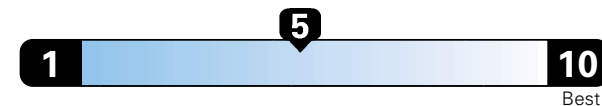

ALFA ROMEO GIULIA SPORT AWD

2019 MODEL YEAR

THIS VEHICLE IS MANUFACTURED TO MEET SPECIFIC UNITED STATES REQUIREMENTS. THIS VEHICLE IS NOT MANUFACTURED FOR SALE OR REGISTRATION OUTSIDE OF THE UNITED STATES.

MANUFACTURER'S SUGGESTED RETAIL PRICE OF THIS MODEL INCLUDING DEALER PREPARATION

Base Price: $40,195

ALFA GIULIA AWD

Exterior Color: Alfa Black Exterior Paint

Interior Color: Black / Red Interior Colors

Interior: Leather Seats

Engine: 2.0L 280HP Turbocharged I4 Engine

Transmission: 8-Speed Automatic Transmission

STANDARD EQUIPMENT (UNLESS REPLACED BY OPTIONAL EQUIPMENT)

FUNCTIONAL/SAFETY FEATURES

- Dual Advanced Front Airbags
- Supplemental Side-Curtain Front and Rear Airbags
- LATCH Ready Child Seat Anchor System
- Rear Back-Up Camera
- Rear Parking Assist Sensors
- Passive Entry / Keyless Go™
- Remote-Start System
- Stop / Start System
- Alfa DNA Drive Mode System
- Sport Suspension
- Carbon Fiber Drive Shaft
- Cruise Control
- Power Folding Heated Mirrors
- Rain-Sensitive Windshield Wipers
- Universal Garage-Door Opener
- Remote Trunk Lid Release

INTERIOR FEATURES

- 6.5-Inch AM / FM Radio with Bluetooth®
- Apple CarPlay®
- Google Android Auto™
- Bluetooth® Handsfree Phone and Audio
- Cluster 7.0-Inch TFT Color Display
- 8-Speaker Audio System
- USB Media Input Hub w/ Aux
- 12-Volt Center Console Power Outlet
- Leather-Wrapped Steering Wheel
- Steering Wheel Mounted Audio Controls
- Power Adjust 6-Way Driver Seat
- Power Adjust 6-Way Front Passenger Seat
- Power 4-Way Driver Lumbar Adjust
- Power 4-Way Passenger Lumbar Adjust
- Driver Seat Memory
- 40 / 20 / 40 Rear Seat with Ski Pass-Through
- Alfa Romeo Bright Door Sills
- Ambient Lighting Package
- Auto-Dimming Rear View Inside Mirror
- A/C Auto Temperature Control w/ Dual Zone Control
- Driver Side Instrument Panel Storage Bin